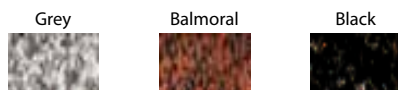

Optional colours:

Body colours:

Wood Patterns

Granites:

* - Picture above presents unit with either some or all available extras. Please note that the look of basic version of cabinet, or one of your choice, may vary from presented.