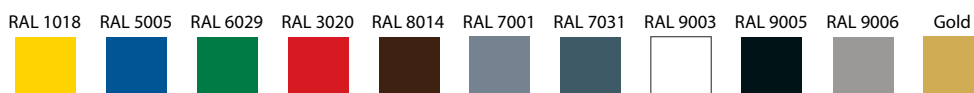

Optional colours:

Body colours:

Wood Patterns

Granites:

* - Picture above presents unit with either some or all available extras. Please note that the look of basic version of cabinet, or one of your choice, may vary from presented.