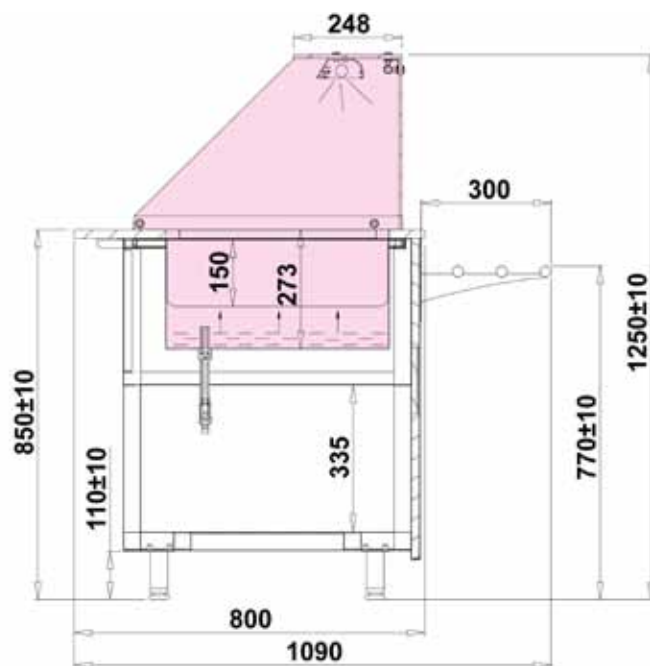

Bain Marie Serve Overs - I-Gastroline B

I-Gastroline B*

Technical parameters:

Model	Dimension (ext.) H x W x D [mm]	Power Consumption [kWh/24h]	Weight [kg]
I-Gastroline B 1.0	1250 x 1000 x 800	12,90	120
I-Gastroline B 1.5	1250 x 1500 x 800	19,30	140
I-Gastroline B 2.0	1250 x 2000 x 800	25,80	180

* - Picture above presents unit with either some or all available extras. Please note that the look of basic version of cabinet, or one of your choice, may vary from presented.

Bain Marie Serve Overs - I-Gastroline B

I-Gastroline B*

Description:

- temperature range +30 / +90°C
- power supply 230V / 50Hz - I-Gastroline B 1.0, 1.5
- power supply 400V / 50Hz - I-Gastroline B 2.0
- mineral wool insulation
- external housing made of black coated steel
- front panel made of black melamine
- front panel decoration - glass mirror or stainless steel strip
- bain marie basin made of acid resistant stainless steel
- frame prepared for GN trays
- 20mm thick grey granite worktop
- glass top with straight front glass
- fluorescent lamp
- temperature regulator
- 1 year full warranty service and after warranty service provided