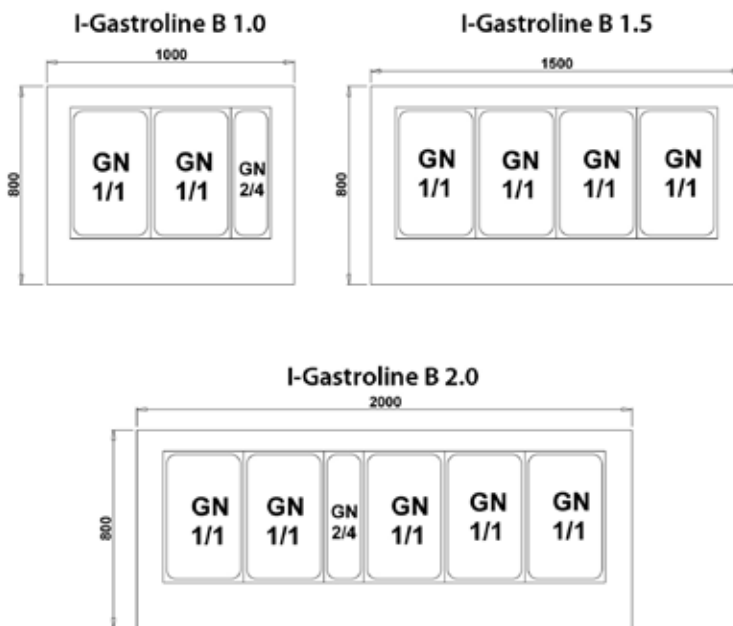

Bain Marie Serve Overs - I-Gastroline B

I-Gastroline B*

Technical parameters:

Model	Dimension (ext.) H x W x D [mm]	Power Consumption [kWh/24h]	Weight [kg]
I-Gastroline B 1.0	1250 x 1000 x 800	12,90	120
I-Gastroline B 1.5	1250 x 1500 x 800	19,30	140
I-Gastroline B 2.0	1250 x 2000 x 800	25,80	180

* - Picture above presents unit with either some or all available extras. Please note that the look of basic version of cabinet, or one of your choice, may vary from presented.

Bain Marie Serve Overs - I-Gastroline B

I-Gastroline B*

Description:

- temperature range +30 / +90°C
- power supply 230V / 50Hz - I-Gastroline B 1.0, 1.5
- power supply 400V / 50Hz - I-Gastroline B 2.0
- mineral wool insulation
- external housing made of black coated steel
- front panel made of black melamine
- front panel decoration - glass mirror or stainless steel strip
- bain marie basin made of acid resistant stainless steel
- frame prepared for GN trays
- 20mm thick grey granite worktop
- glass top with straight front glass
- fluorescent lamp
- temperature regulator
- 1 year full warranty service and after warranty service provided